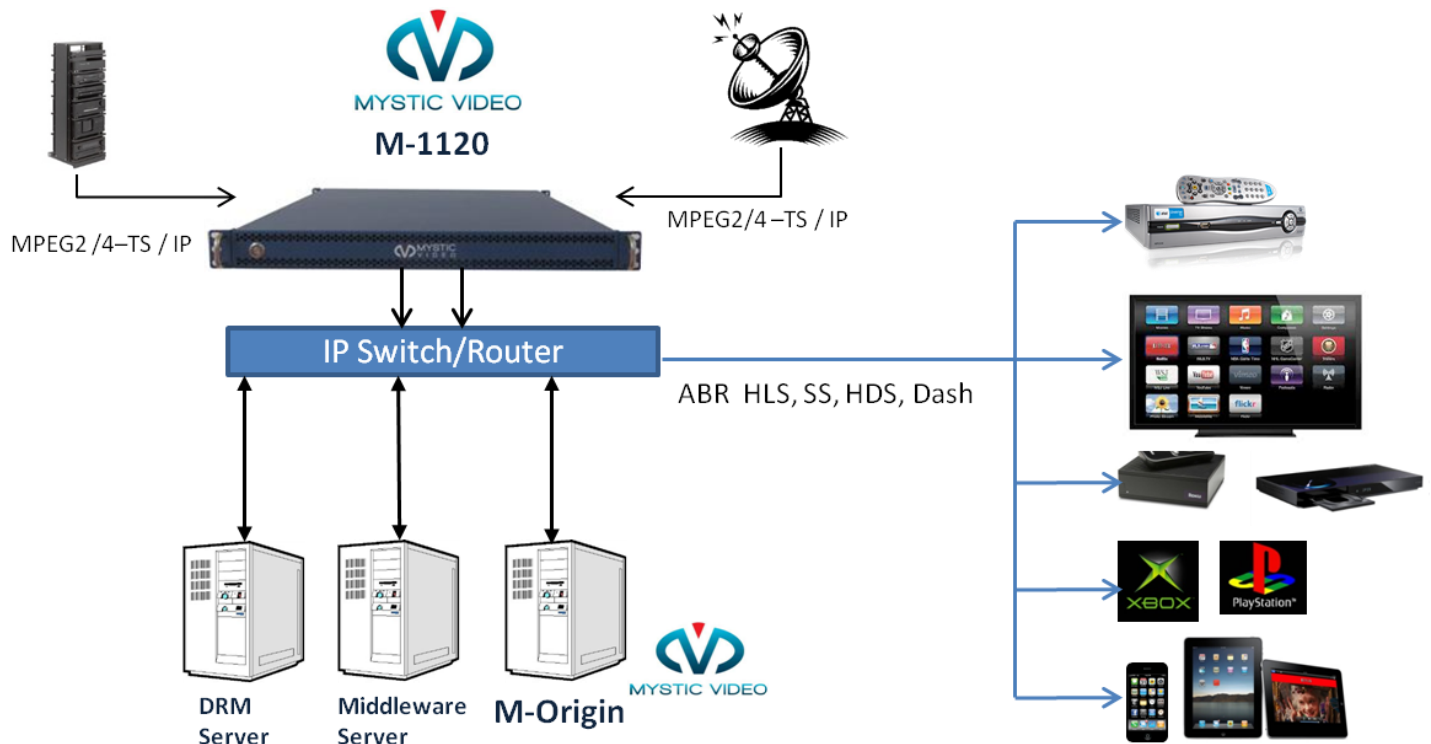

Product Highlights

- ◆ Encryption DRM support
- ◆ Packaging of all formats
- ◆ Origin HTTP publishing
- ◆ 4 Gig Ethernet ports

Encryption, Packager, Origin Server

- ◆ The Mystic Origin Server supports encrypting video streams interoperating with industry DRM key servers;
- ◆ Packaging video in Smooth Streaming, HTTP Live Streaming (HLS), HTTP Dynamic Streaming (HDS), and MPEG DASH;
- ◆ Publishing video in HTTP output

Mystic Origin is the ultimate compliment to Mystic Adaptive Bit Rate Transcoders

Video Streaming for Growing and Evolving IP Video Applications

Video Service Providers are faced with ever-expanding consumer demand to support new devices with multiple video formats and IP delivery methods. To future proof their investments, service operators can deploy Mystic Video ABR Transcoders and Origin Server to offer their customers feature rich ABR Mobile Device video services. Mystic Video solutions are perfect for any MSO, Telco and Cloud Video Services providers.

Mystic M-Origin

Technical Specifications

Capabilities

Packaging:

Smooth Streaming,
HTTP Live Streaming (HLS),
HTTP Dynamic Streaming (HDS),
MPEG DASH

Supported DRM Systems:

HLS AES: Verimatrix

HDS: Adobe Access (FAXS)

MPEG DASH: Marlin/Intertrust, Authentec DDA

Smooth Streaming: PlayReady (Microsoft Keyserver, BuyDRM, EZDRM), Authentec DDA (PlayReady encrypted SmoothStreaming on iOS/Android)

Ingest: Ingest Smooth Streaming(.ismv);
Fragmented MP4 (.f4m)